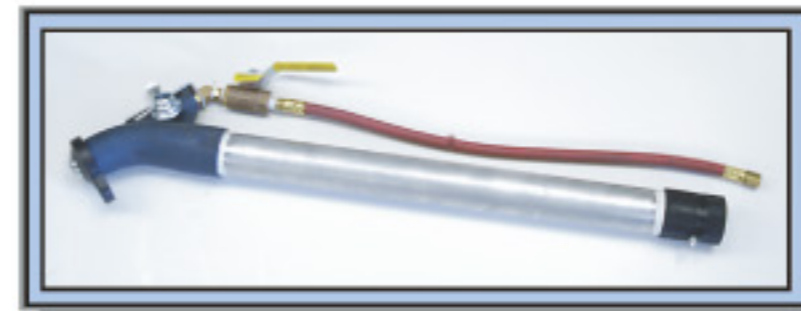

3/4" x 4 foot

TL-6006

**REMOTE
MANIFOLD**

TL-6020
Tank Float

TL-6022
Garden Hose
Adaptor

TL-6021
Tank Bottom
Adaptor

**PUMP FEED TANK
ATTACHMENTS**

TL-5002

**PISTON PUMP -
STAINLESS STEEL
CYLINDER**

PREMIXED PIGMENTS
in water soluble bags

TL-6300 & TL-6301

FOAM ROLLER & HANDLE

TI-6025

PLASTER SPRAY NOZZLE ASM

PLASTER HOSE BLACK

1.25", 1.5", 2.0" X 50 foot