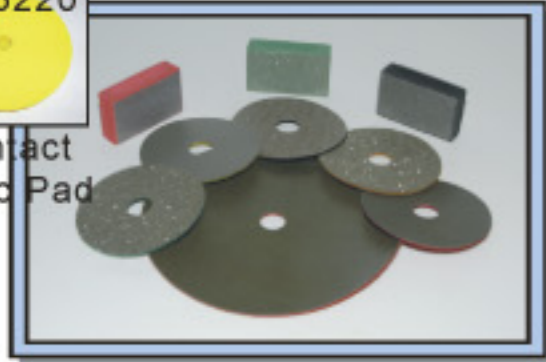

TL-6002

SUMP PUMP

TL-6004

**PRESSURE
MANIFOLD**

TL-6005

**MANIFOLD FOR
REMOTE**

TL-6220
Contact
Disc Pad

3M ABRASIVES

50,70,120,220 & Velcro Backer

TL-6023

**ALUMINUM
PLASTER CLEATS**

TL-6051

SHOP AIR HOSE

3/8" X 50 Ft.

TL-6041

HOSE ASSEMBLY

3/4" X 50 Ft.

TL-6040

HOSE ASSEMBLY

1/4" X 50 Ft.

TL-5004

TL-5003

TL-5001

**BALL AND SEAT
NEOPRENE CUP**